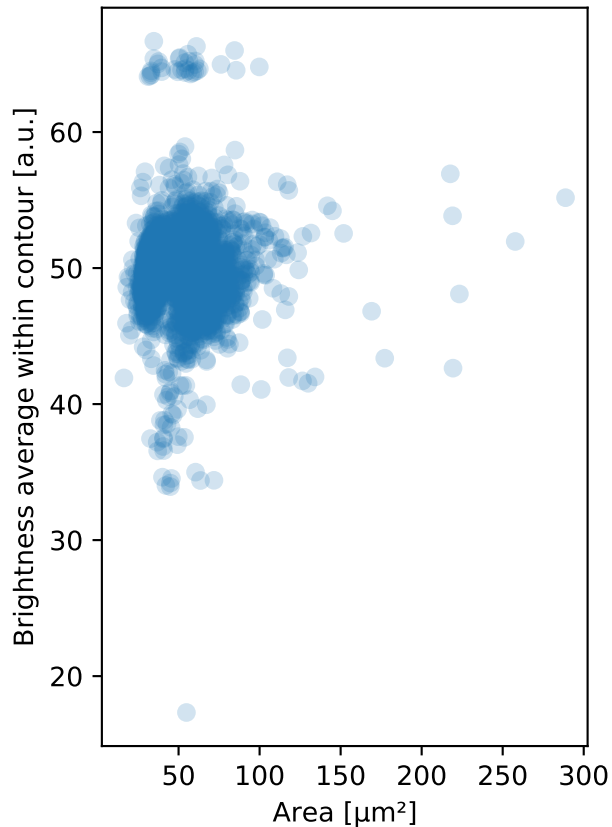

unfiltered

Deformation ≤ 0.1 