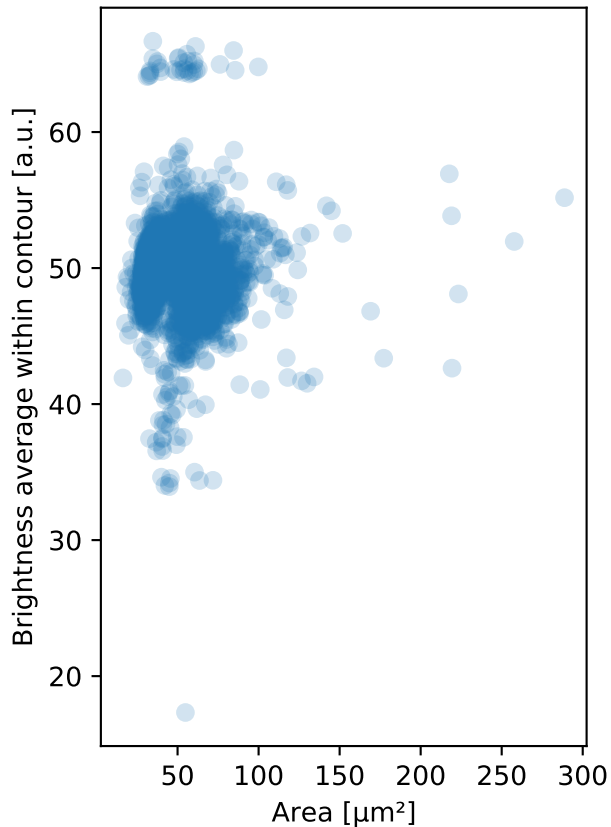

unfiltered

Deformation ≤ 0.1 