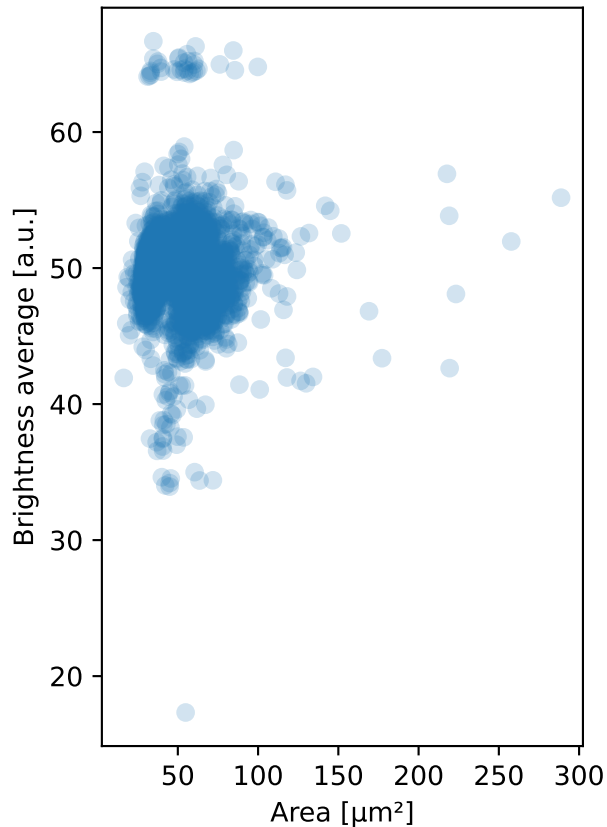

unfiltered

Deformation ≤ 0.1 