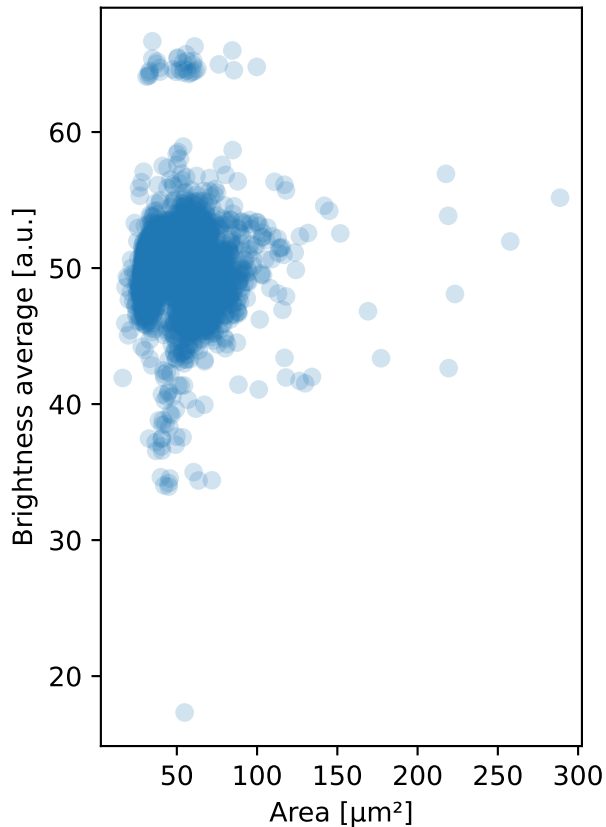

unfiltered

Deformation ≤ 0.1 