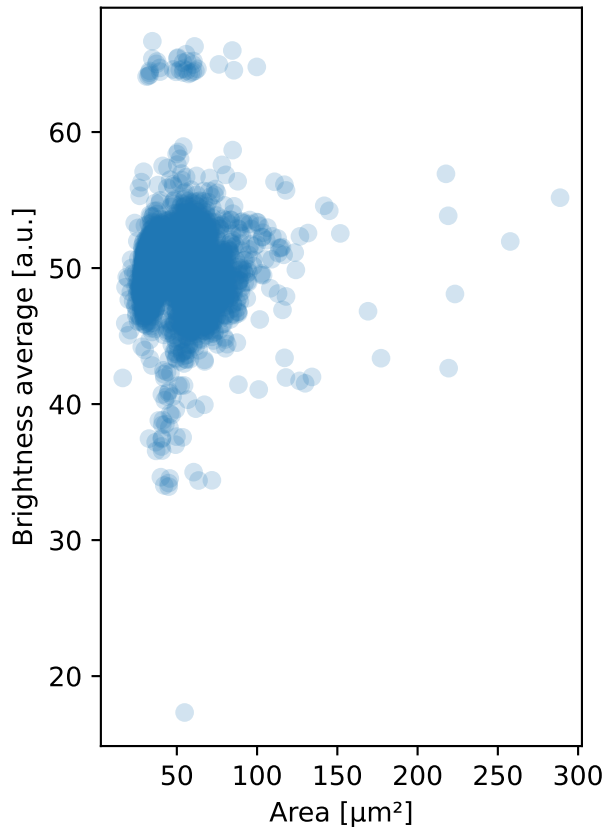

unfiltered

Deformation ≤ 0.1 